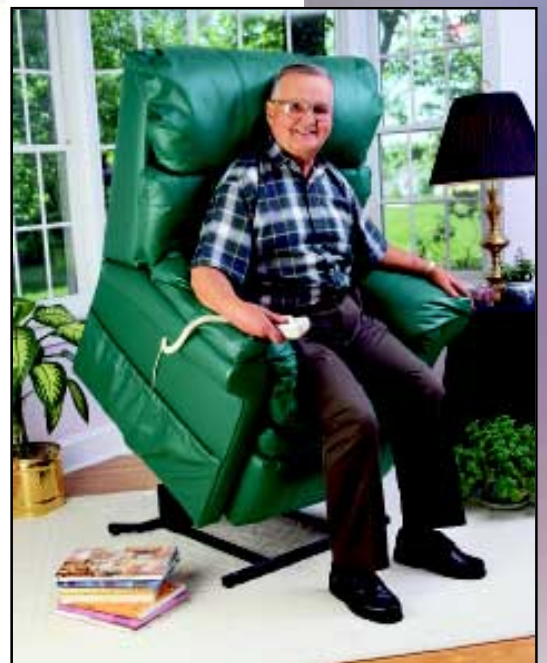

TMR-610
Shown in Levante
Pine Mountain

COLORS:
New Aztec
Cappuccino
Admiral Blue
Black Cherry
Forest
Toffee
Olive
Opal
Dusty Rose

**Levante
Colors:**
Black
Burgundy
Royal Blue
Pine Mountain