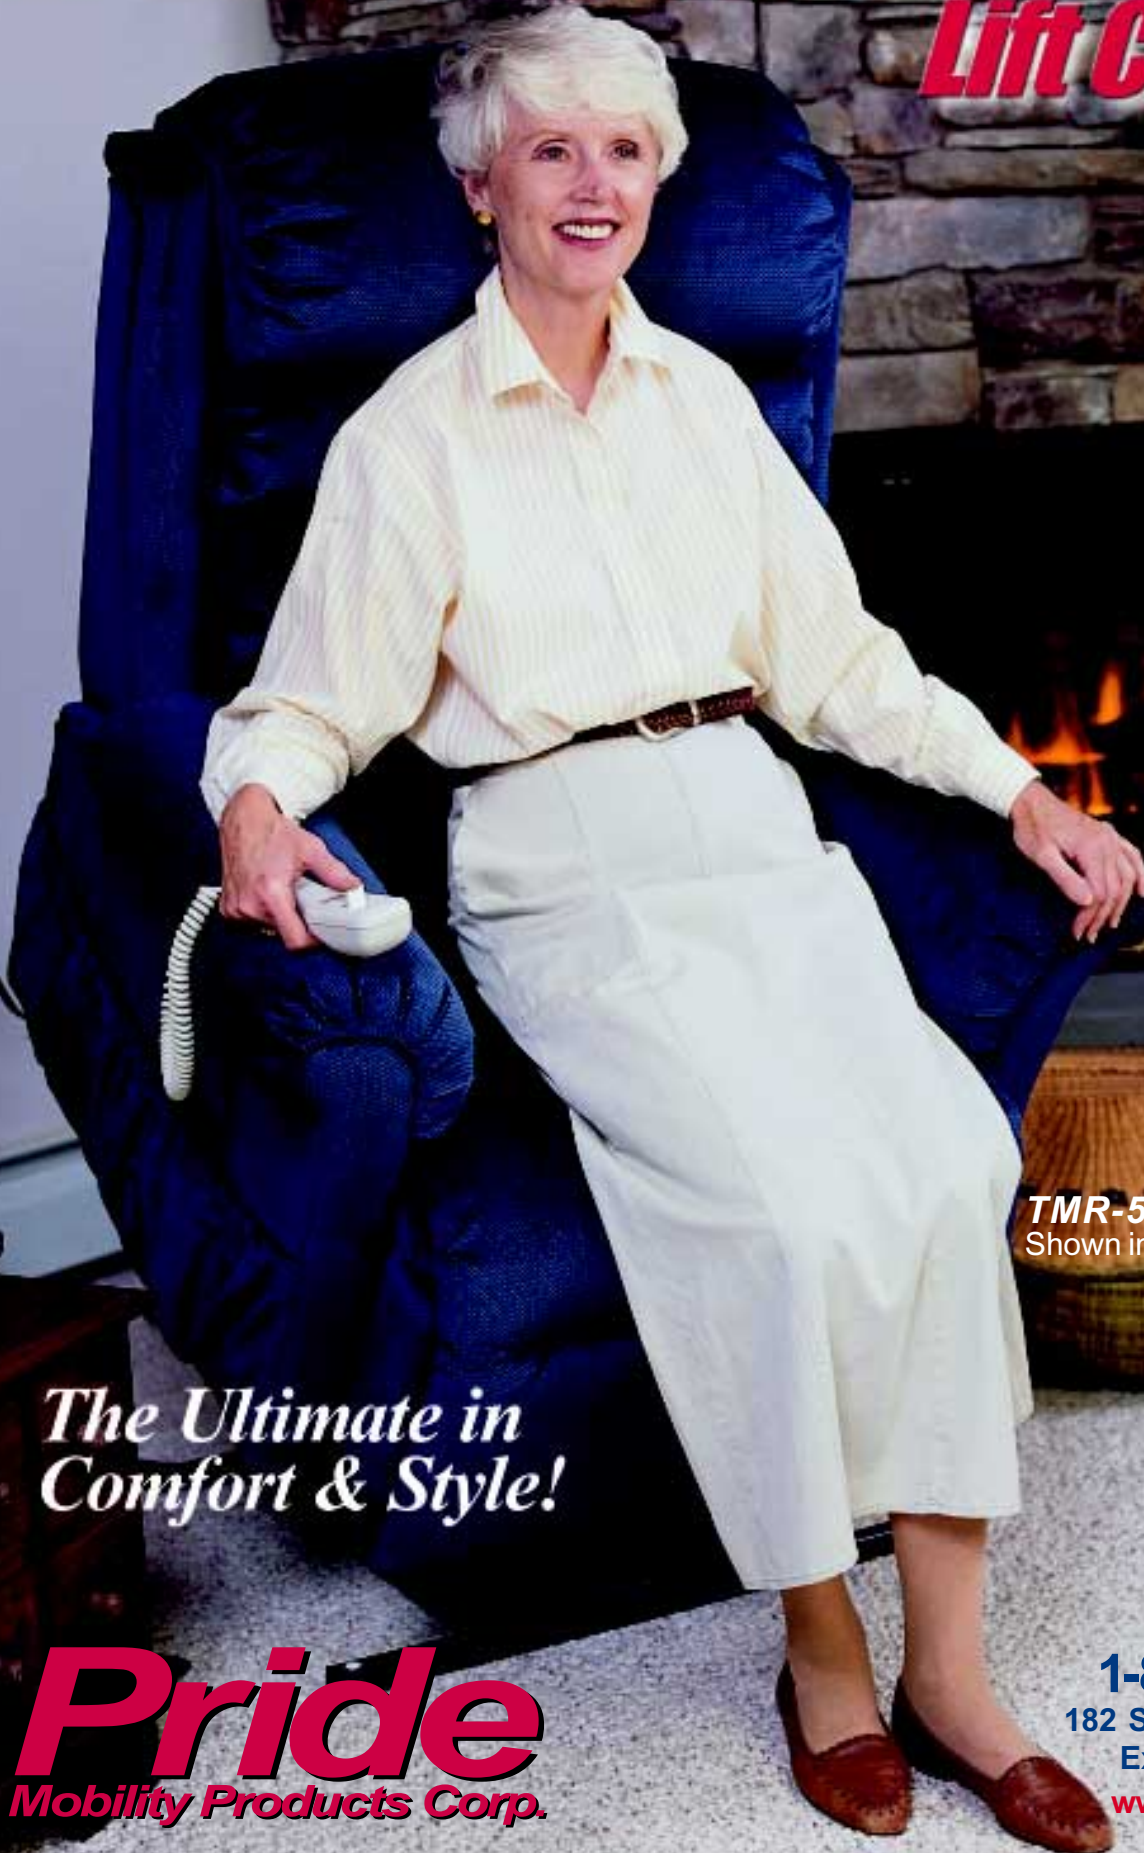

* Additional charges apply

The Ultimate in Comfort & Style

Pride Mobility Products Corp.

182 Susquehanna Ave. Exeter, PA 18643-2694 www.pridemobility.com

1-800-800-8586

Pride Luxury Lift Chairs

TMR-570
Shown in Admiral Blue